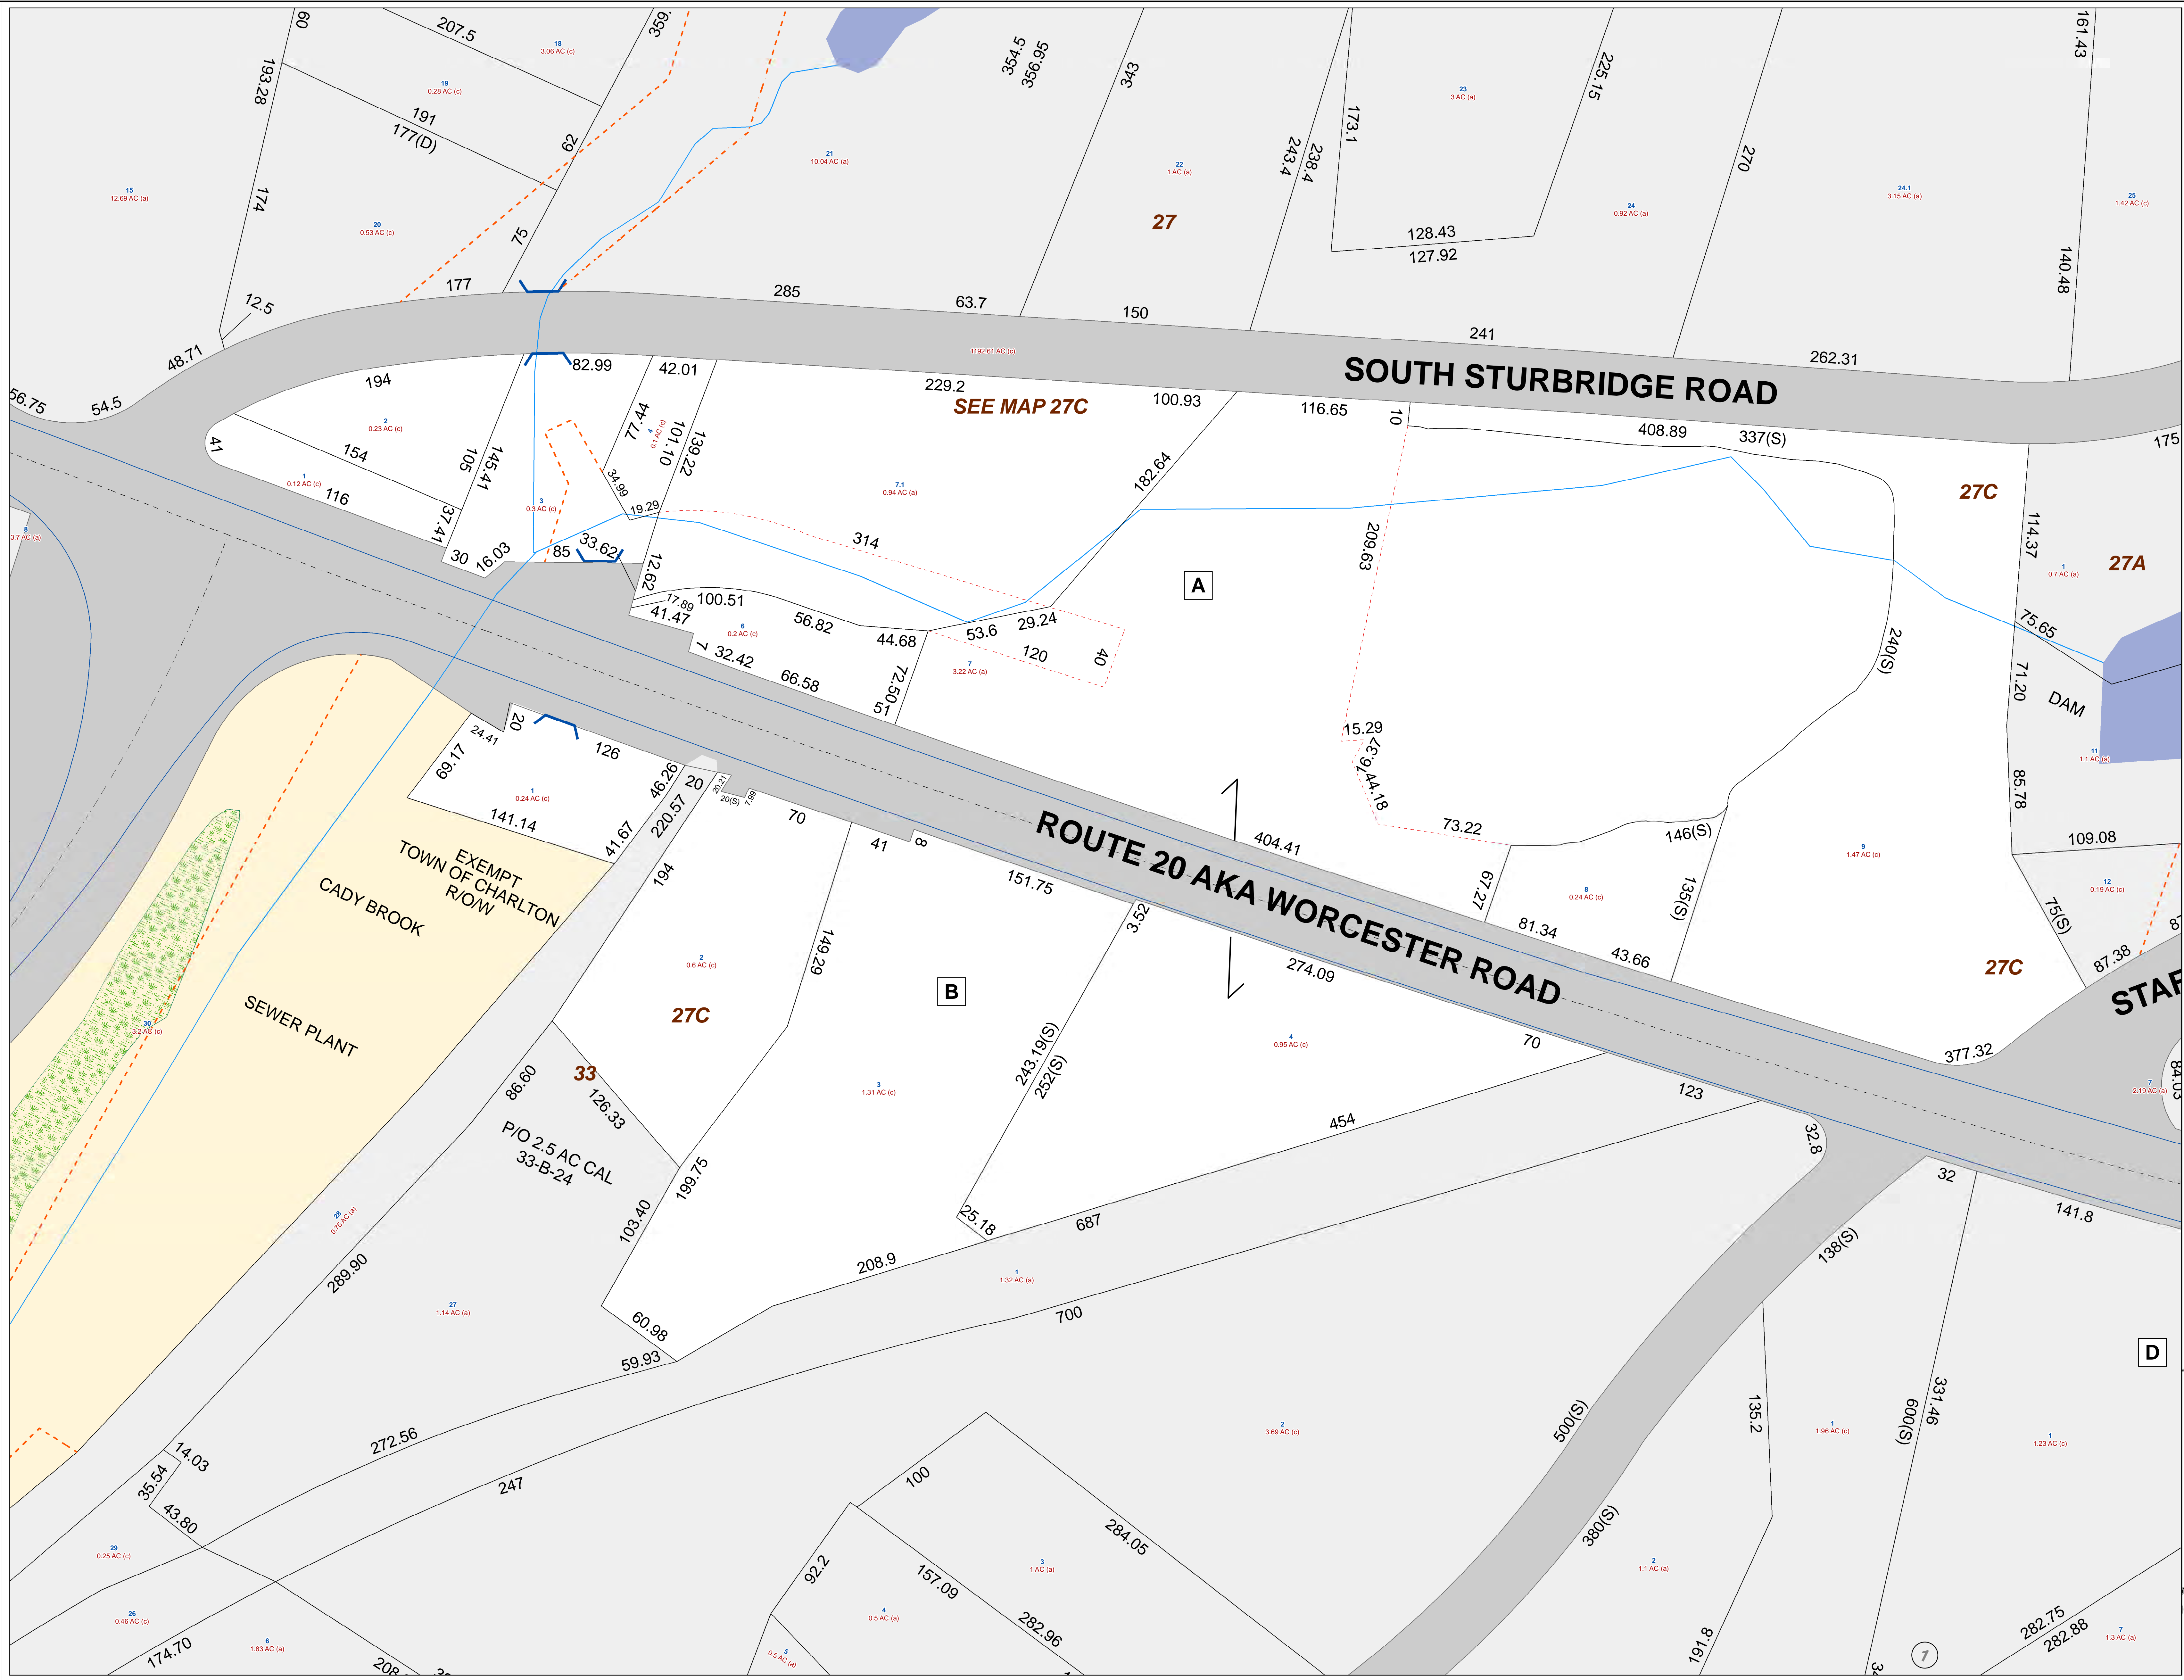

Legend

- Parcel
- Rail Road
- Road
- Township Line
- Water
- Former Parcel
- Former Paper Street
- Dashed Township Line
- Road Centerline
- Road Edge
- Structures
- Bridge
- Unknown
- Area Outside Map Number
- Fee
- Public Right-of-Way
- Railroad Right-of-Way
- Water
- Unknown
- Traffic Isle
- Wetlands
- Water
- Streams
- Village District
- Cemetery

For Tax Purposes Only
Not To Be Used For Conveyance
Wetlands taken from MassGIS DEP
Wetlands layer, June 2006.

PARCEL HISTORY	
PARCEL ID	DROPPED

Updated By:

2 Washington Sq., Union Station
Worcester, MA 01604
508-756-7717

January
2016

Map No: 27C

E:\mfr\11142016\Final\Final\GIS\Map4_AssessorsMap_28x42.mxd