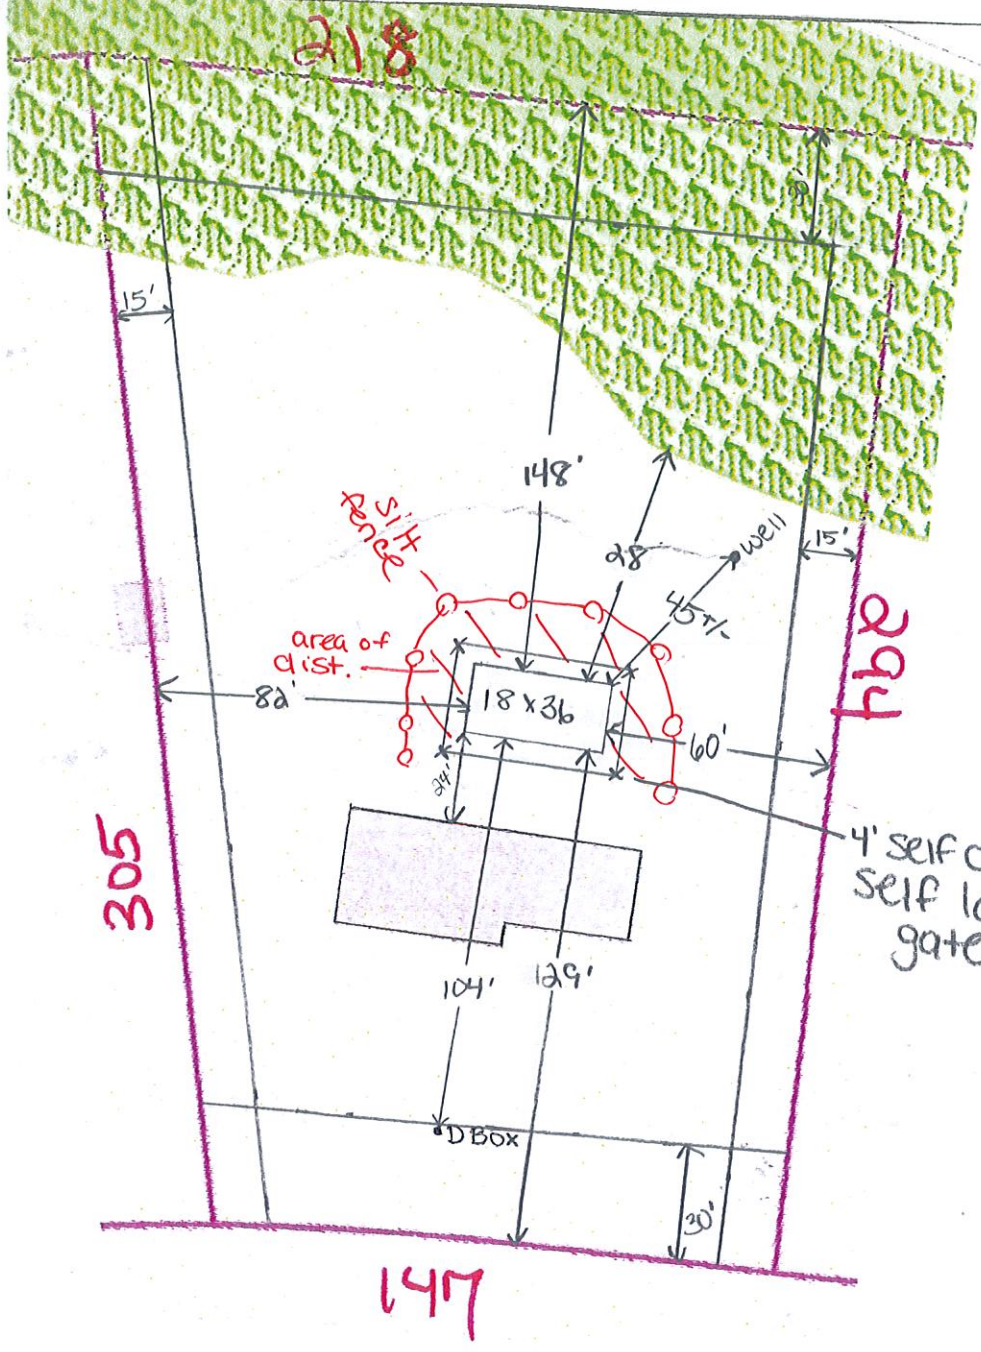

218

1:50
 13 meadow lane
 Charlton, MA

o-o-silt fence
 ||| area of disturbance

4' self closing
 self latching
 gate

305

147

162